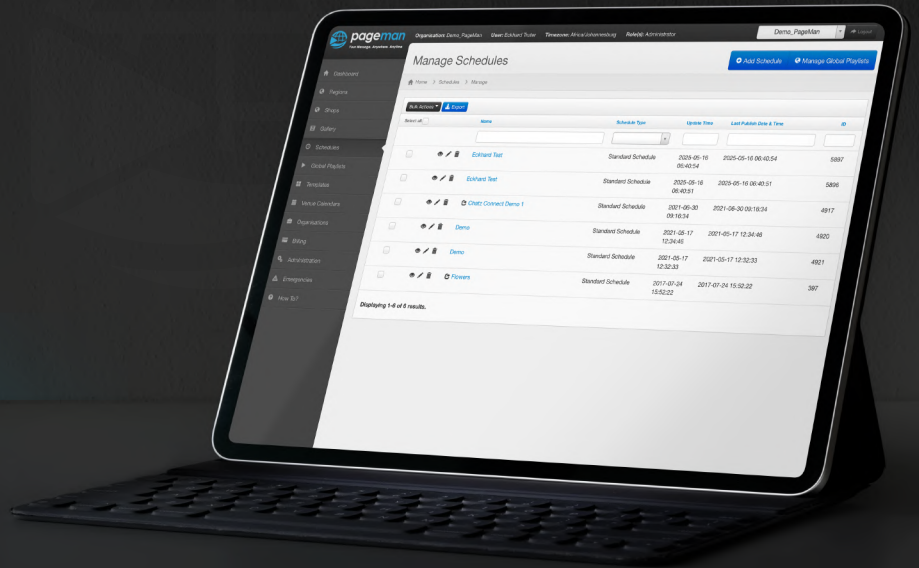

## TRY PAGEMAN FOR FREE

Enjoy the benefits of our Professional Edition with a **FREE 14 day trial** period before purchase.

Sign up

Easy.  
Powerful.  
Affordable.