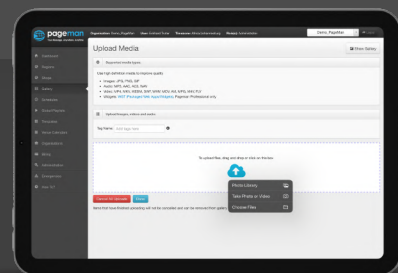

Add Playlist to Schedule